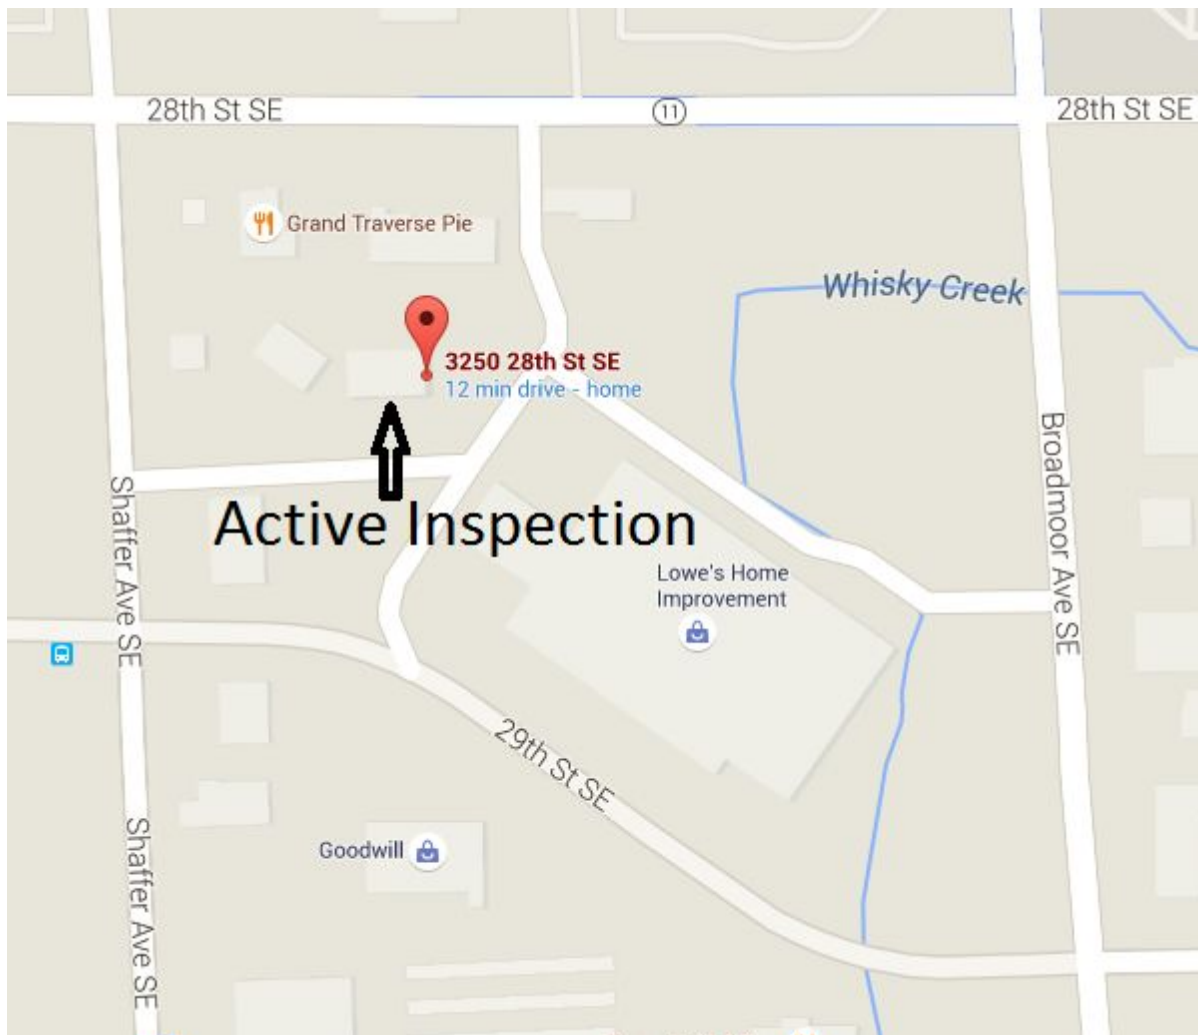

Contact Information

Active Inspection
Dalmia Technology
3250 28th Street SE, Suite 101, Kentwood, MI 49512
info@activeinspection.com - www.activeinspection.com
(616) 676 7230

We are located on the lower level (back side) of the Witte Travel Building. Witte Travel Building is next to Lowes. We are located next to Ready For Life Suite.