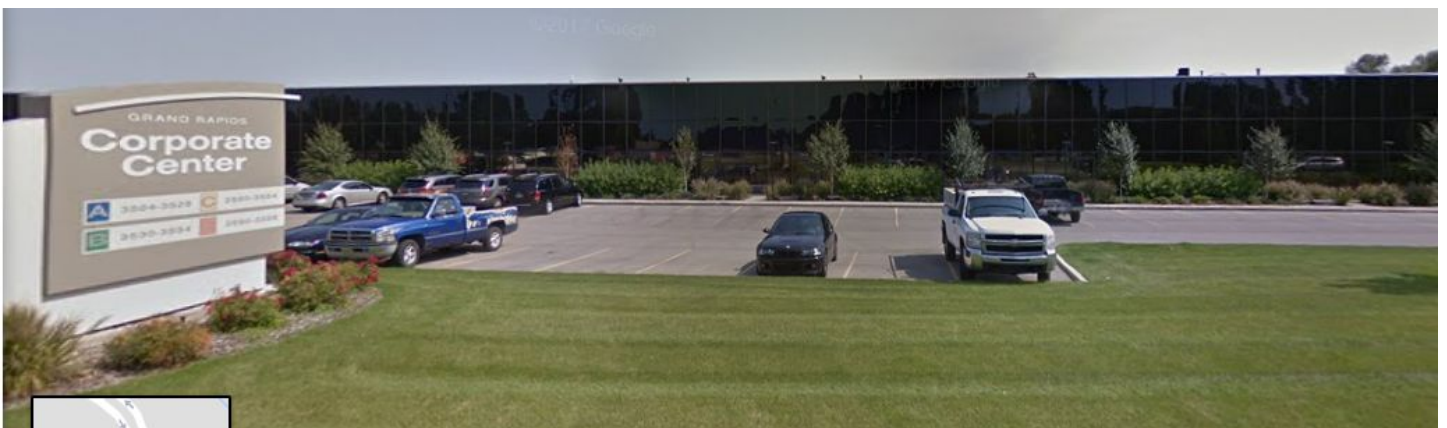

Contact Information

Active Inspection
3540 Roger B Chaffee Blvd SE, Grand Rapids, MI 49548
info@activeinspection.com
www.activeinspection.com
(616) 425-9030 (Work)

We are located in Building B of Grand Rapids Corporate Center.